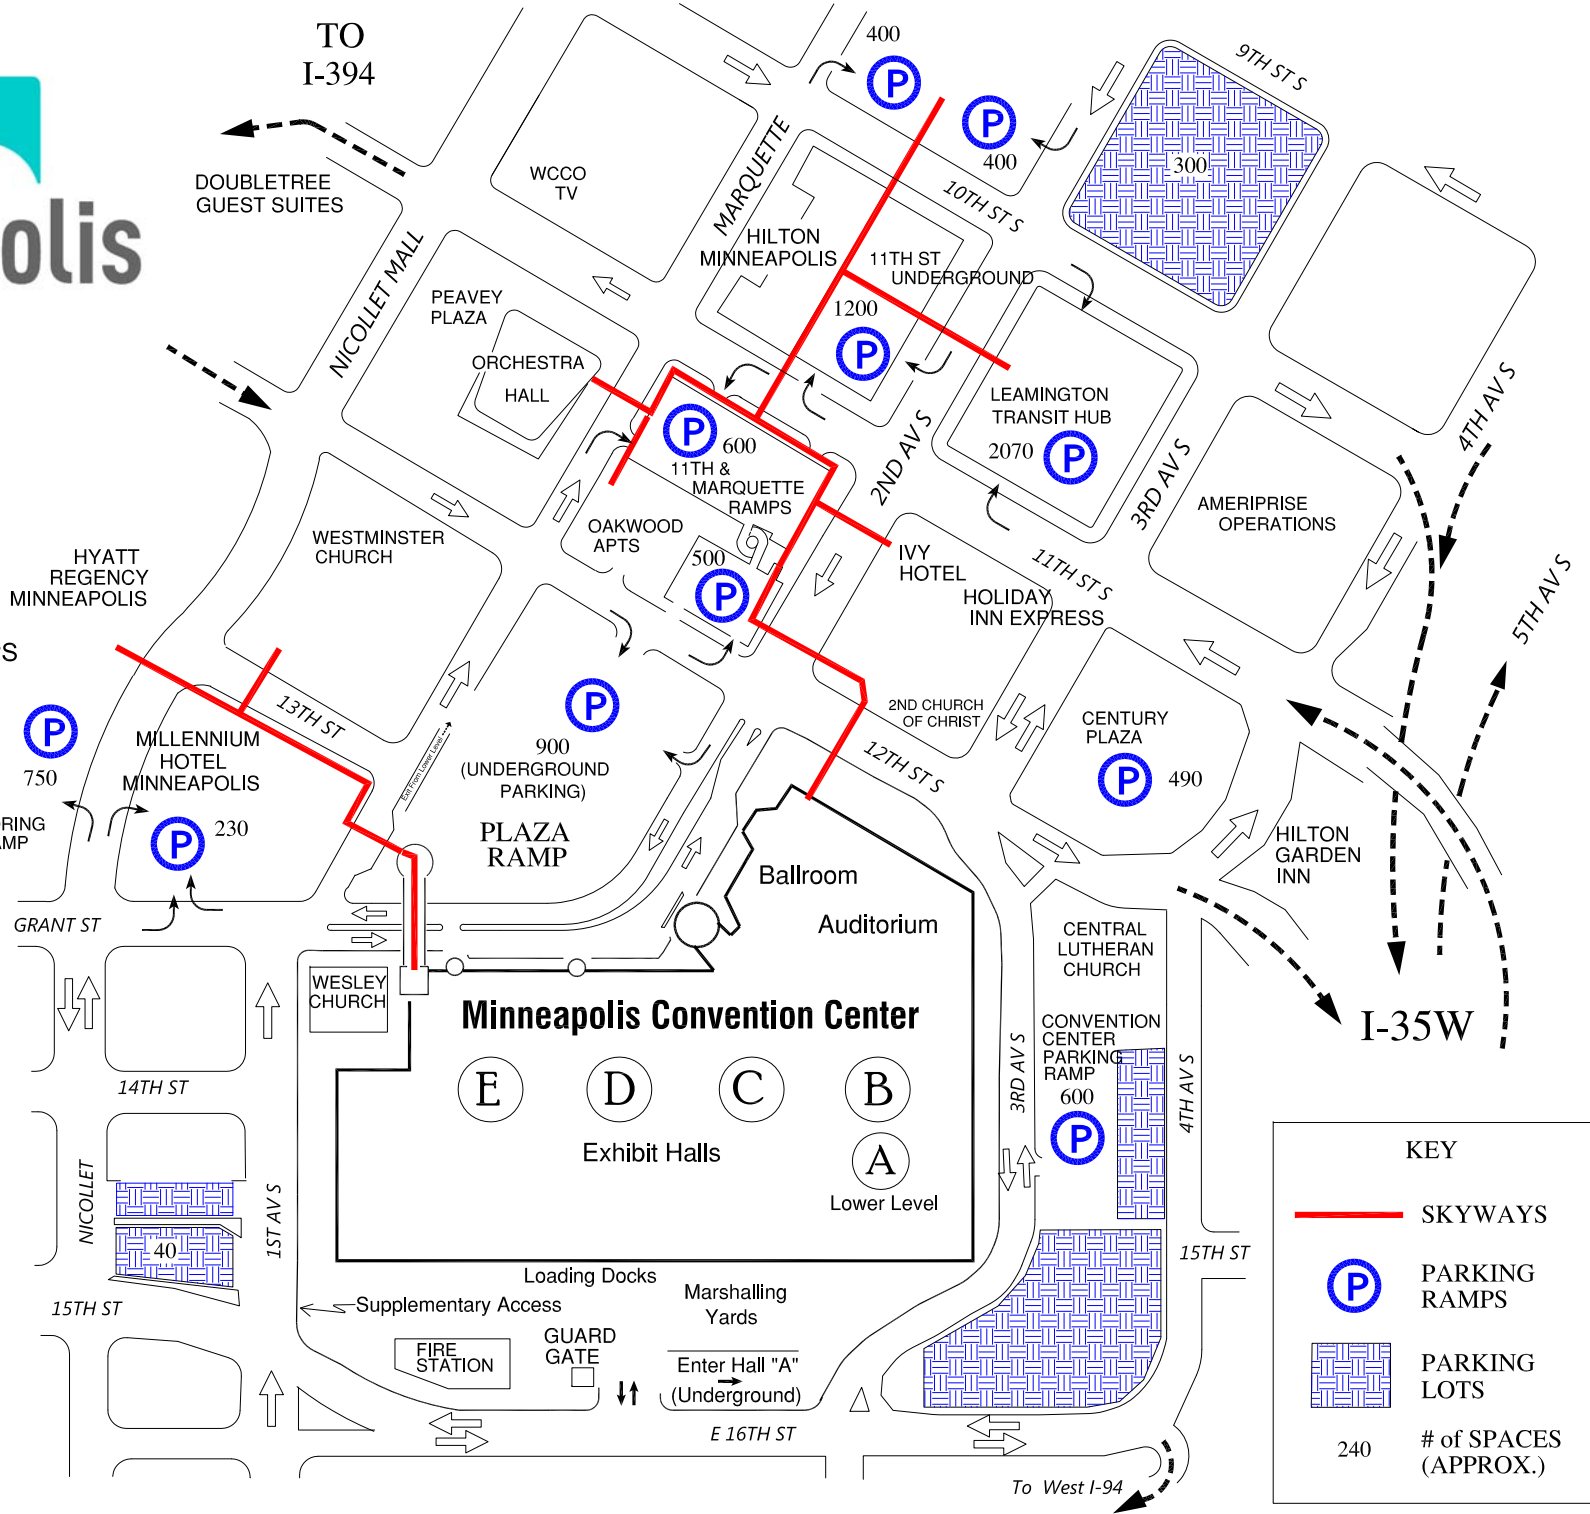

Minneapolis Convention Center

Parking & Skyway System

MUNICIPAL PARKING RAMPS

LEAMINGTON (673-9650)
11TH & MARQUETTE (339-2554)
PLAZA (339-9061)
OPEN 6 A.M. - 11 P.M.
OR LATER FOR EVENTS

OPEN WEEKENDS FOR ALL
EVENTS AT ORCH. HALL
AND CONVENTION CENTER

HILTON RAMP (673-9644)
OPEN 24 HRS/DAY

SKYWAYS ARE OPEN
M-F 6:30a - 10:00p
SAT 9:30a - 8:00p
SUN NOON - 6:00p

Mpls Traffic & Parking Services
May 2015

KEY	
	SKYWAYS
	PARKING RAMPS
	PARKING LOTS
240	# of SPACES (APPROX.)